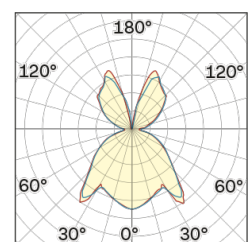

COLOR

● 32, Canna di fucile

Discover

Souvlaki

Semispherical