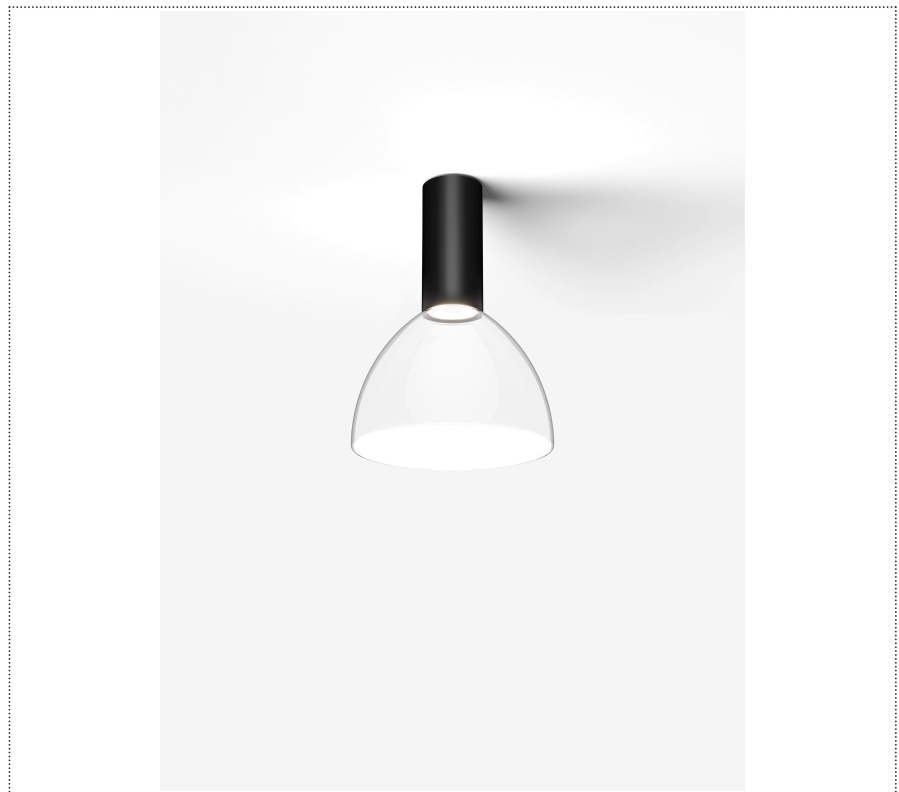

SOUVLAKI STANDALONE

FARETTO A PLAFONE CON DIFFUSORE IN VETRO E DRIVER INTEGRATO

1SVH2 001 32 ZL1

GENERAL

Ceiling

Surface

IP20

Lumen: 726

Interior

Glass: Glass semispherical

LED

MID POWER LED

3.000 K

CRI 90

220- 240V 50Hz

Macadam step 2

LED Life L80 B50 > 55.400 h

Classe Energetica: F

ELECTRICAL

220- 240V 50Hz

9,5 W

Classe 1

Driver included