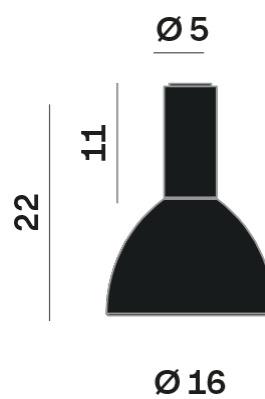

COLOR

● 32, Canna di fucile

Discover

Souvlaki

Semispherical