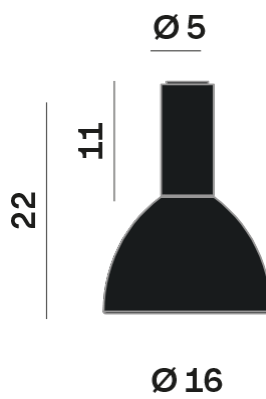

COLOR

● 32, Canna di fucile

Discover
Souvlaki

Semispherical