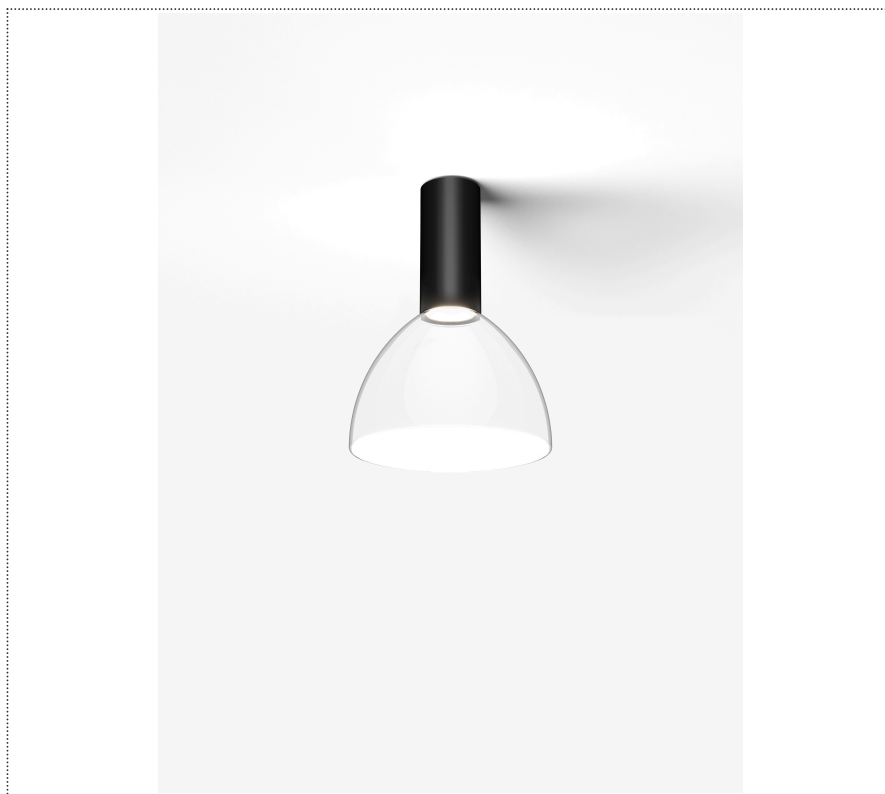

SOUVLAKI STANDALONE

FARETTO A PLAFONE CON DIFFUSORE IN VETRO E DRIVER INTEGRATO

1SVH2 001 32 ZL0

GENERAL

Ceiling

Surface

IP20

Lumen: 702

Interior

Glass: Glass semispherical

LED

MID POWER LED

2.700 K

CRI 90

220- 240V 50Hz

Macadam step 2

LED Life L80 B50 > 55.400 h

Classe Energetica: F

ELECTRICAL

220- 240V 50Hz

9,5 W

Classe 1

Driver included