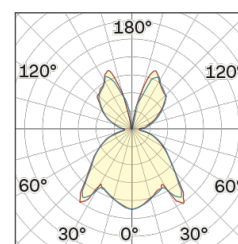

COLOR

● 27, Rame opaco

Discover

Souvlaki

Semispherical