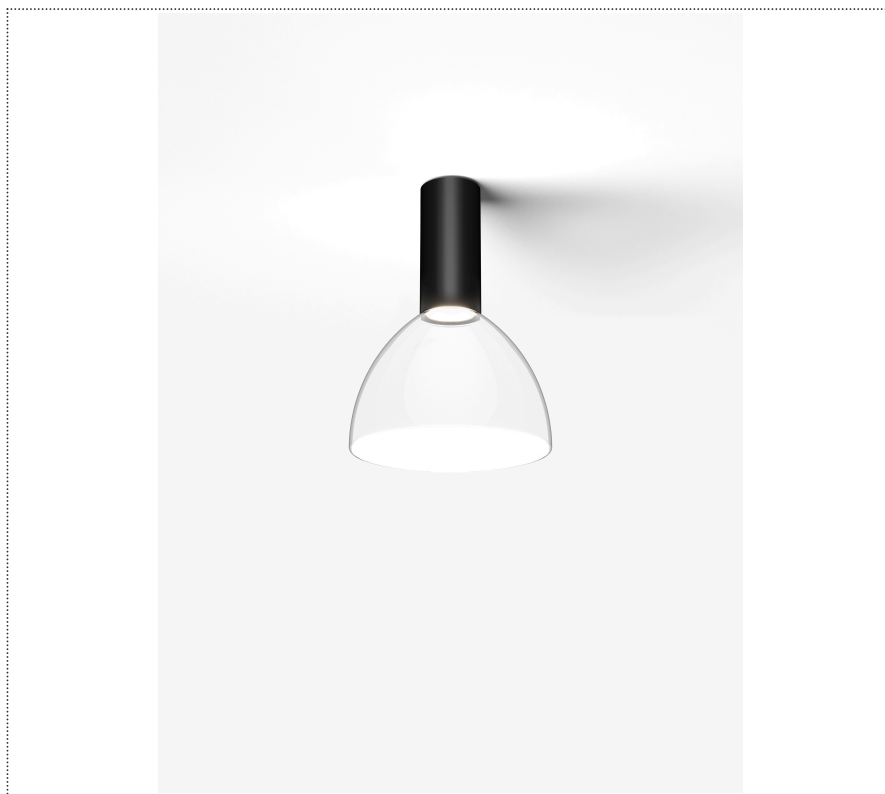

SOUVLAKI STANDALONE

FARETTO A PLAFONE CON DIFFUSORE IN VETRO E DRIVER INTEGRATO

1SVH2 001 27 ZL1

GENERAL

Ceiling

Surface

IP20

Lumen: 726

Interior

Glass: Glass semispherical

LED

MID POWER LED

3.000 K

CRI 90

220- 240V 50Hz

Macadam step 2

LED Life L80 B50 > 55.400 h

Classe Energetica: F

ELECTRICAL

220- 240V 50Hz

9,5 W

Classe 1

Driver included