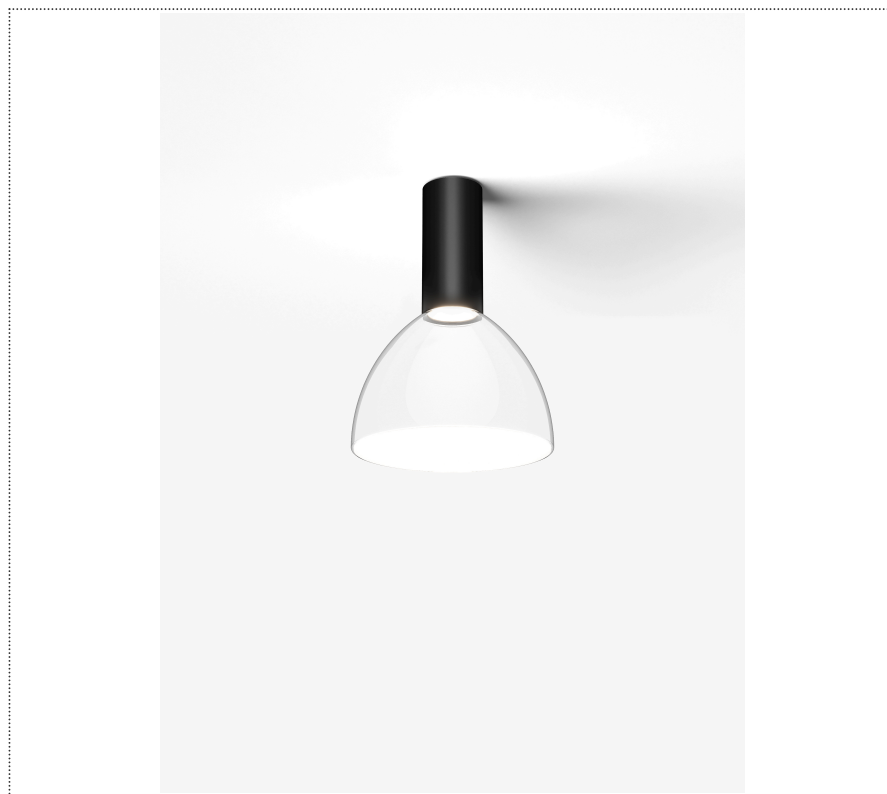

SOUVLAKI STANDALONE

FARETTO A PLAFONE CON DIFFUSORE IN VETRO E DRIVER INTEGRATO

1SVH2 001 27 ZL0

GENERAL

Ceiling

Surface

IP20

Lumen: 702

Interior

Glass: Glass semispherical

LED

MID POWER LED

2.700 K

CRI 90

220- 240V 50Hz

Macadam step 2

LED Life L80 B50 > 55.400 h

Classe Energetica: F

ELECTRICAL

220- 240V 50Hz

9,5 W

Classe 1

Driver included