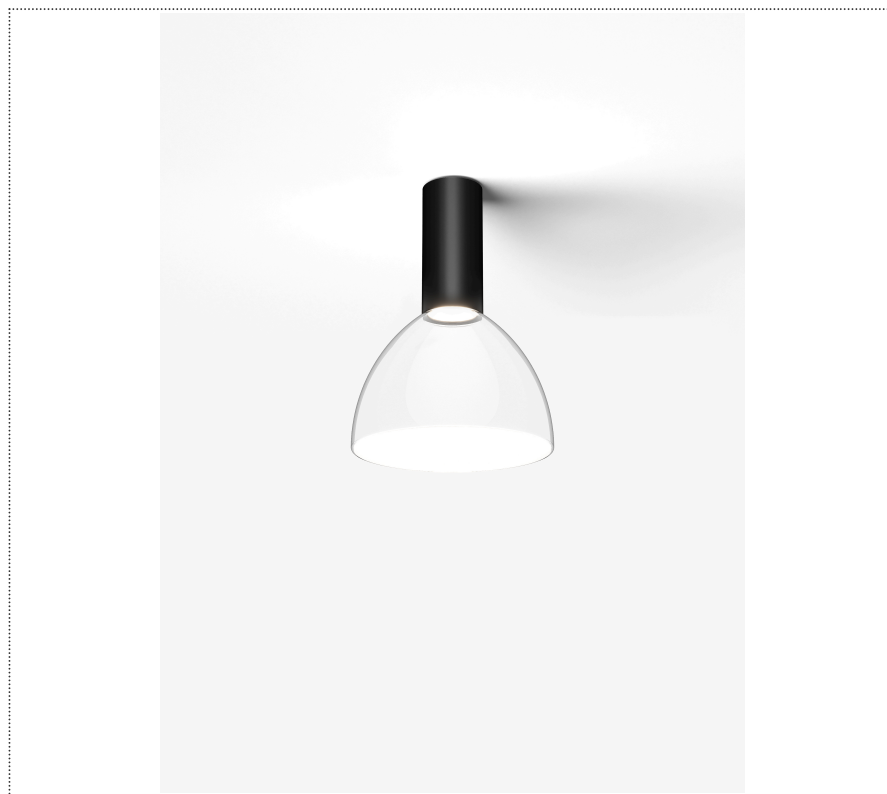

SOUVLAKI STANDALONE

FARETTO A PLAFONE CON DIFFUSORE IN VETRO E DRIVER INTEGRATO

1SVH2 001 26 ZL1

GENERAL

Ceiling

Surface

IP20

Lumen: 726

Interior

Glass: Glass semispherical

LED

MID POWER LED

3.000 K

CRI 90

220- 240V 50Hz

Macadam step 2

LED Life L80 B50 > 55.400 h

Classe Energetica: F

ELECTRICAL

220- 240V 50Hz

9,5 W

Classe 1

Driver included