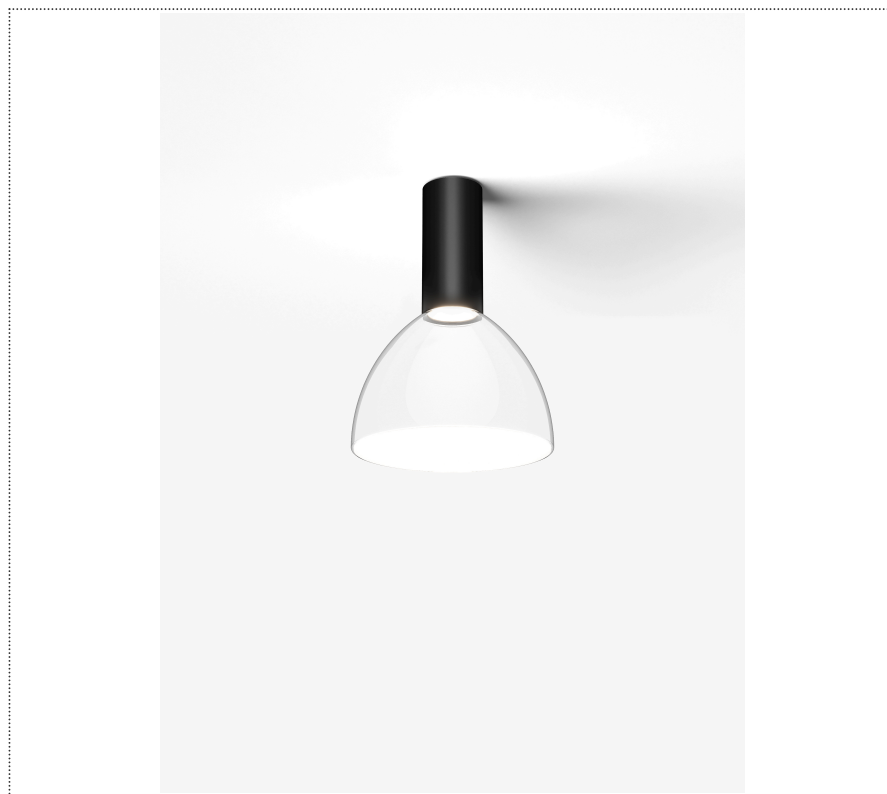

SOUVLAKI STANDALONE

FARETTO A PLAFONE CON DIFFUSORE IN VETRO E DRIVER INTEGRATO

1SVH2 001 26 ZL0

GENERAL

Ceiling

Surface

IP20

Lumen: 702

Interior

Glass: Glass semispherical

LED

MID POWER LED

2.700 K

CRI 90

220- 240V 50Hz

Macadam step 2

LED Life L80 B50 > 55.400 h

Classe Energetica: F

ELECTRICAL

220- 240V 50Hz

9,5 W

Classe 1

Driver included