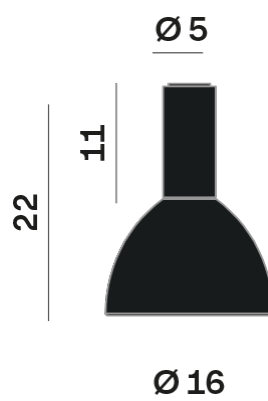

Interior

Glass: Glass semispherical

LED

MID POWER LED

2.700 K

CRI 90

220- 240V 50Hz

Macadam step 2

Lightning Type: Indirect

Light Distribution: Symmetric

COLOR

● 26, Bronzo opaco

Discover
Souvlaki

Semispherical