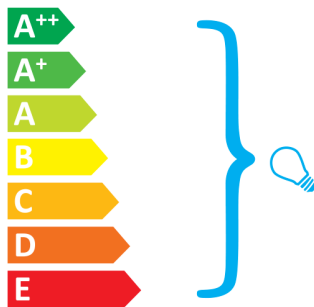

Rotaliana Flow Glass H4

This luminaire is compatible with bulbs of the energy classes:

Bulbs not included.

874/2012.