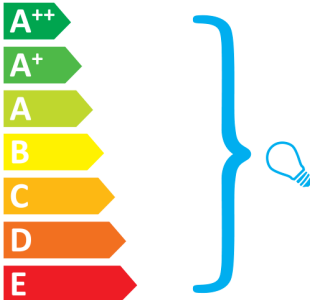

Rotaliana Flow Glass F2

This luminaire is compatible with bulbs of the energy classes:

Bulbs not included.

874/2012.