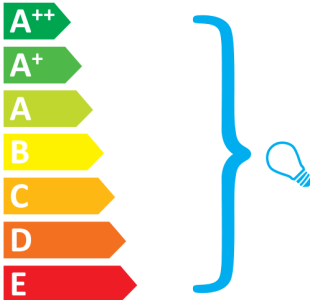

**Rotaliana** Flow Glass F1

This luminaire is compatible with bulbs of the energy classes:

Bulbs not included.

874/2012.