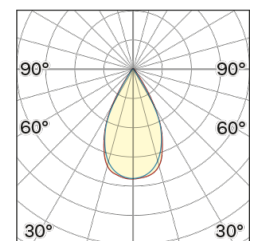

COLOR

● W8, Caffè

Discover
Souvlaki

Lens 60°