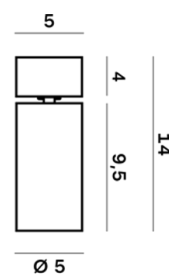

Lightning Type: Direct

Light Distribution: Symmetric

COLOR

● W8, Caffè

Discover
Souvlaki

Lens 60°