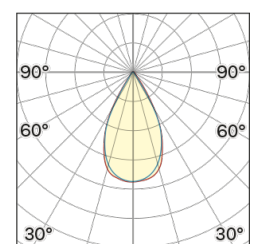

Lightning Type: Direct

Light Distribution: Symmetric

COLOR

● W8, Caffè

Discover
Souvlaki

Lens 60°