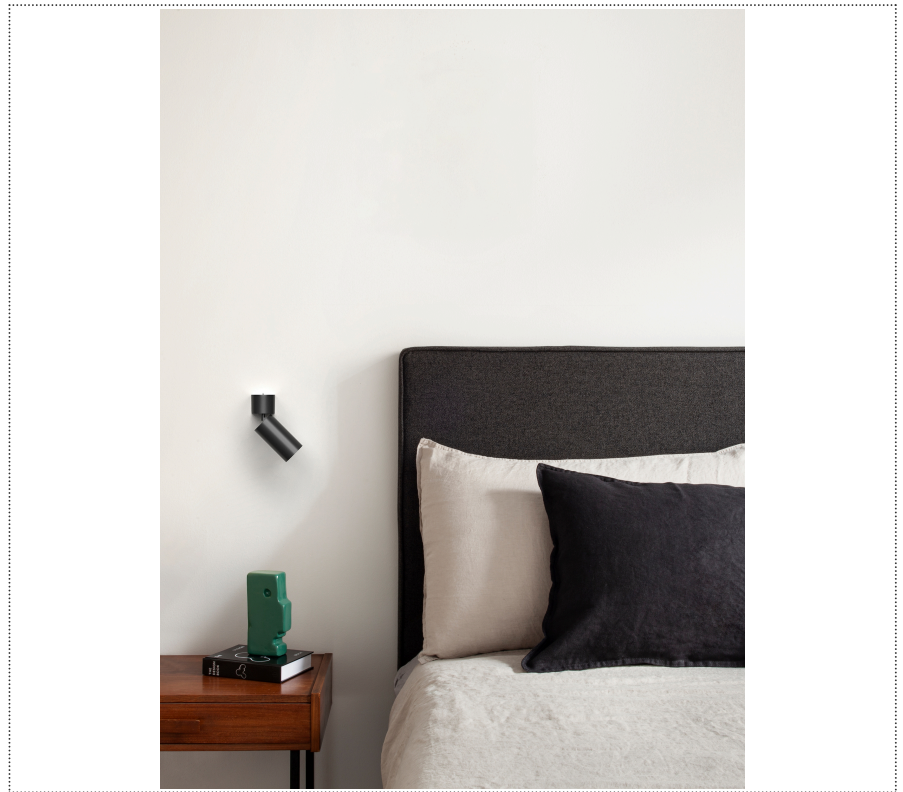

SOUVLAKI

W1

1SVW1 004 W8 ZL0

GENERAL

Wall

Surface

IP20

Lumen: 694

Interior

Lens Beam: 60°

LED

COB LED

2.700 K

CRI 90

250mA

Macadam step 2

LED Life L70 B50 > 60.000 h

Classe Energetica: F

ELECTRICAL

220- 240V 50Hz

9,5 W

Classe1

Driver included

OPTICAL | PHOTOMETRIC

Lightning Type: Direct

Light Distribution: Symmetric

COLOR

● W8, Caffè

Discover
Souvlaki