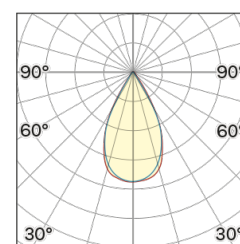

Lightning Type: Direct

Light Distribution: Symmetric

COLOR

● W2, Sabbia

Discover
Souvlaki

Lens 60°