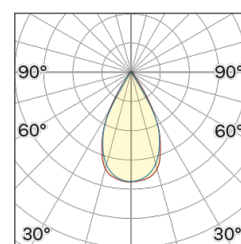

Lightning Type: Direct

Light Distribution: Symmetric

COLOR

● 65, Champagne

Lens 60°

Discover
Souvlaki