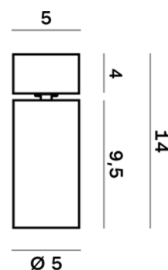

COLOR

● 65, Champagne

Lens 60°

Discover
Souvlaki