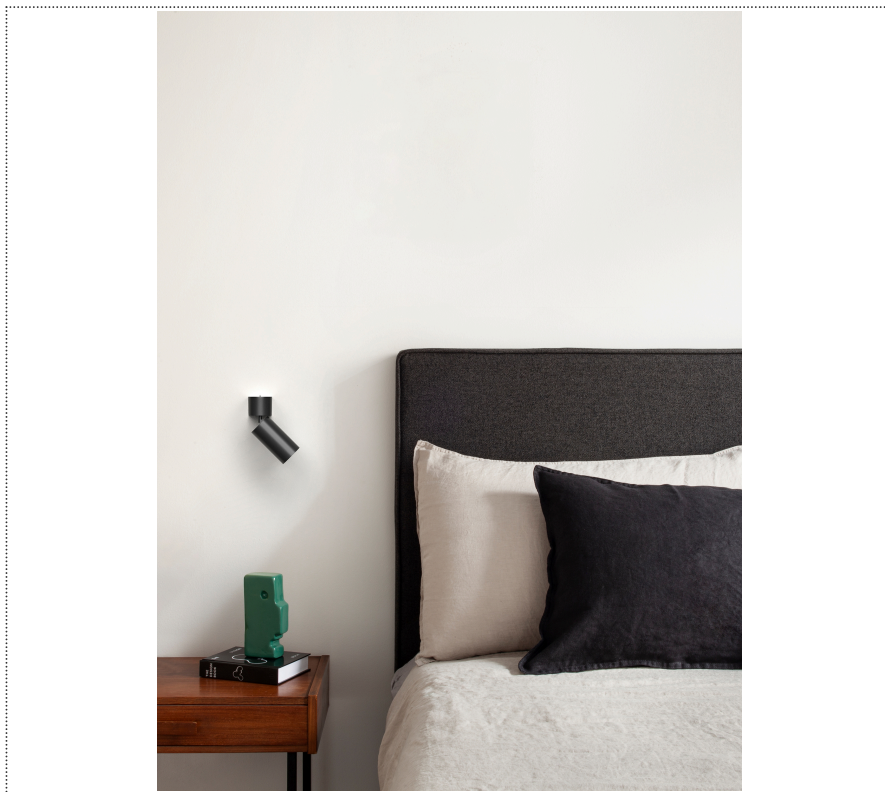

SOUVLAKI

W1

1SVW1 004 65 ZL0

GENERAL

Wall

Surface

IP20

Lumen: 694

Interior

Lens Beam: 60°

LED

COB LED

2.700 K

CRI 90

250mA

Macadam step 2

LED Life L70 B50 > 60.000 h

Classe Energetica: F

ELECTRICAL

220- 240V 50Hz

9,5 W

Classe1

Driver included

OPTICAL | PHOTOMETRIC

Lightning Type: Direct

Light Distribution: Symmetric

COLOR

● 65, Champagne