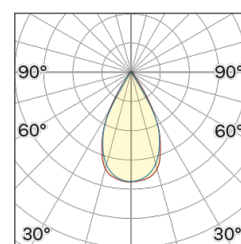

Lightning Type: Direct

Light Distribution: Symmetric

COLOR

63, Bianco (opaco)

Lens 60°

Discover
Souvlaki