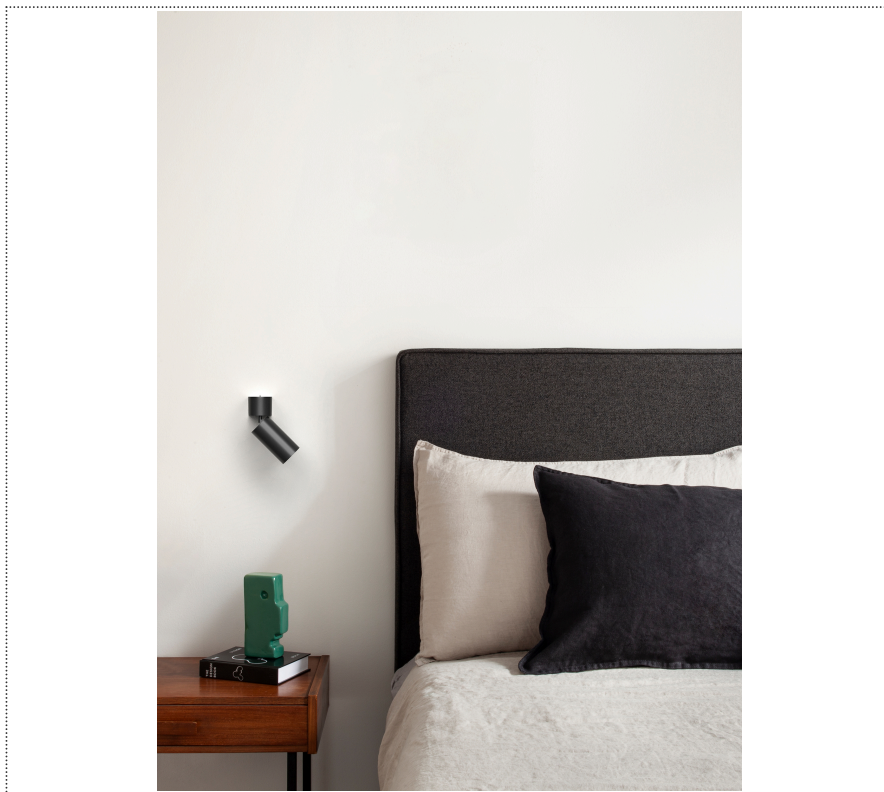

SOUVLAKI

W1

1SVW1 004 63 ZL1

GENERAL

Wall

Surface

IP20

Lumen: 694

Interior

Lens Beam: 60°

LED

COB LED

3.000 K

CRI 90

250mA

Macadam step 2

LED Life L70 B50 > 60.000 h

Classe Energetica: F

ELECTRICAL

220- 240V 50Hz

9,5 W

Classe1

Driver included

OPTICAL | PHOTOMETRIC

Lightning Type: Direct

Light Distribution: Symmetric

COLOR

63, Bianco (opaco)