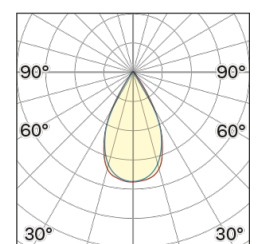

Lightning Type: Direct

Light Distribution: Symmetric

COLOR

63, Bianco (opaco)

Lens 60°

Discover
Souvlaki