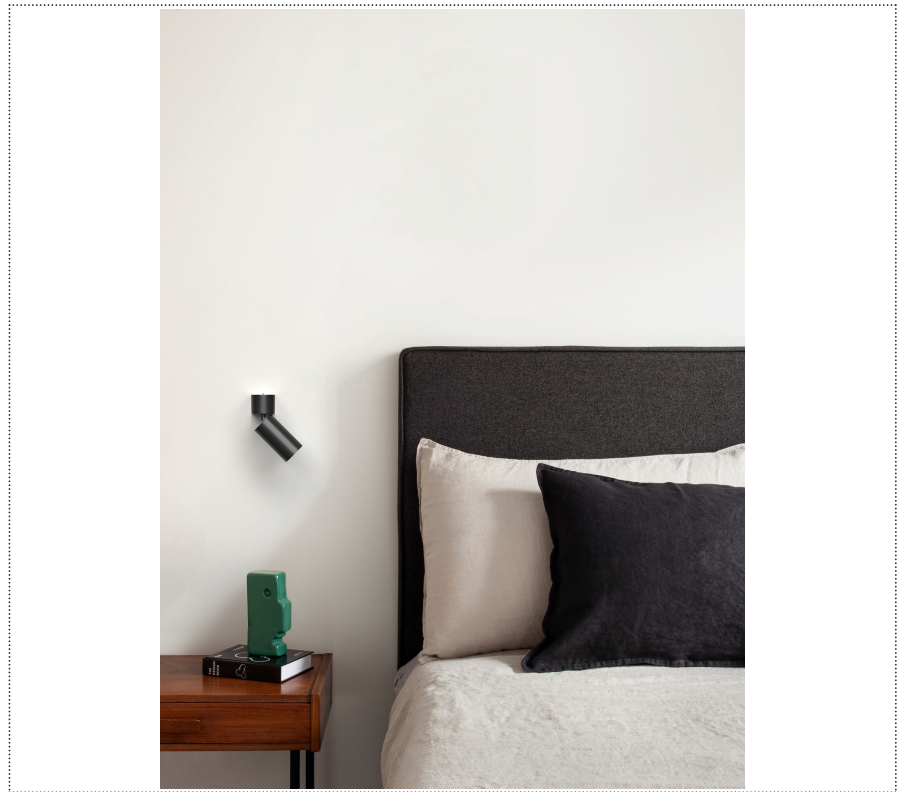

SOUVLAKI

W1

1SVW1 004 63 ZLO

GENERAL

Wall

Surface

IP20

Lumen: 694

Interior

Lens Beam: 60°

LED

COB LED

2.700 K

CRI 90

250mA

Macadam step 2

LED Life L70 B50 > 60.000 h

Classe Energetica: F

ELECTRICAL

220- 240V 50Hz

9,5 W

Classe1

Driver included

OPTICAL | PHOTOMETRIC

Lightning Type: Direct

Light Distribution: Symmetric

COLOR

63, Bianco (opaco)