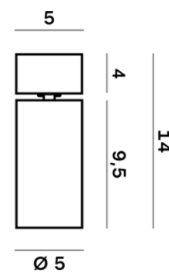

Lightning Type: Direct

Light Distribution: Symmetric

COLOR

63, Bianco (opaco)

Lens 60°

Discover
Souvlaki