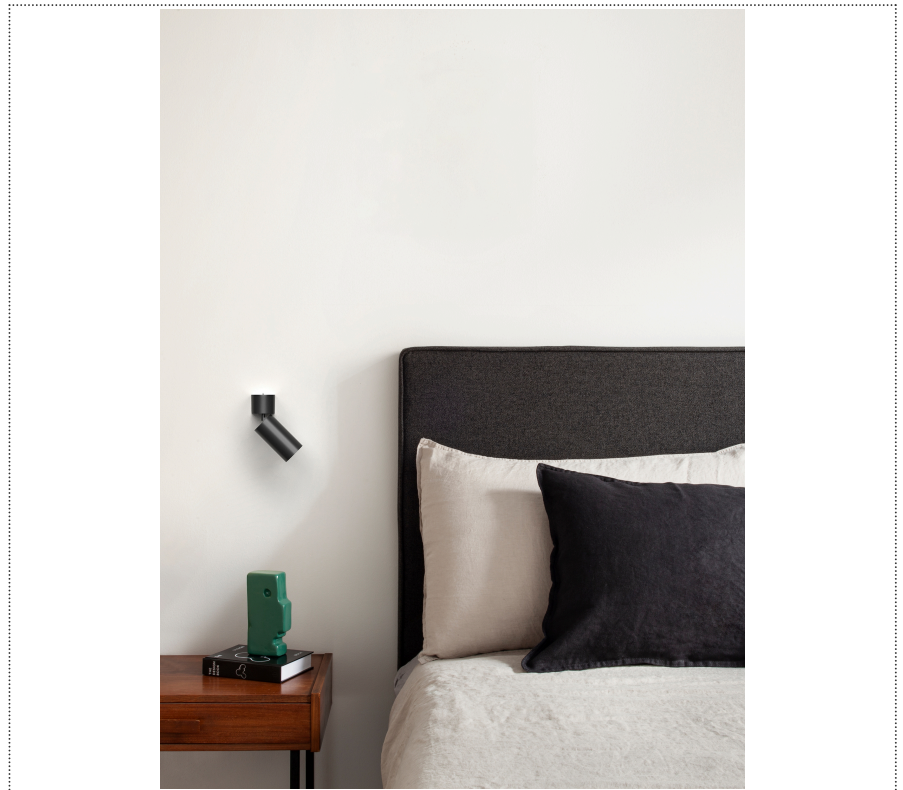

SOUVLAKI

W1

1SVW1 004 48 ZL1

GENERAL

Wall

Surface

IP20

Lumen: 694

Interior

Lens Beam: 60°

LED

COB LED

3.000 K

CRI 90

250mA

Macadam step 2

LED Life L70 B50 > 60.000 h

Classe Energetica: F

ELECTRICAL

220- 240V 50Hz

9,5 W

Classe1

Driver included

OPTICAL | PHOTOMETRIC

Lightning Type: Direct

Light Distribution: Symmetric

COLOR

● 48, Bronzo scuro

Discover

Souvlaki