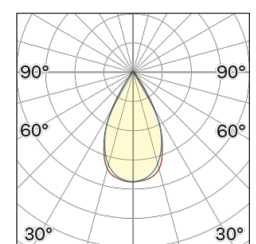

Lightning Type: Direct

Light Distribution: Symmetric

COLOR

● 48, Bronzo scuro

Discover

Souvlaki

Lens 60°