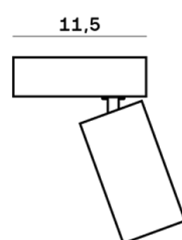

Lightning Type: Direct

Light Distribution: Symmetric

COLOR

● 48, Bronzo scuro

Discover

Souvlaki

Lens 60°