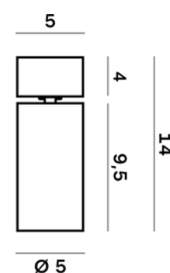

Lightning Type: Direct

Light Distribution: Symmetric

COLOR

● 48, Bronzo scuro

Discover

Souvlaki

Lens 60°