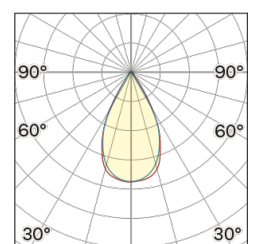

Lightning Type: Direct

Light Distribution: Symmetric

COLOR

● 43, Argento

Discover
Souvlaki

Lens 60°