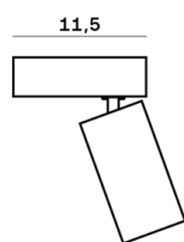

Lightning Type: Direct

Light Distribution: Symmetric

COLOR

● 43, Argento

Discover
Souvlaki

Lens 60°