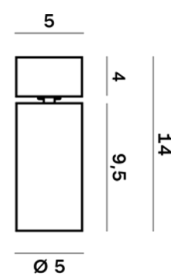

Lightning Type: Direct

Light Distribution: Symmetric

COLOR

● 43, Argento

Discover
Souvlaki

Lens 60°