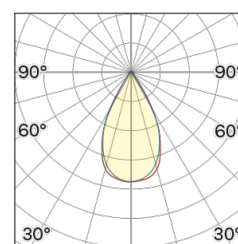

COLOR

● 35, Nichel opaco

Lens 60°

Discover
Souvlaki