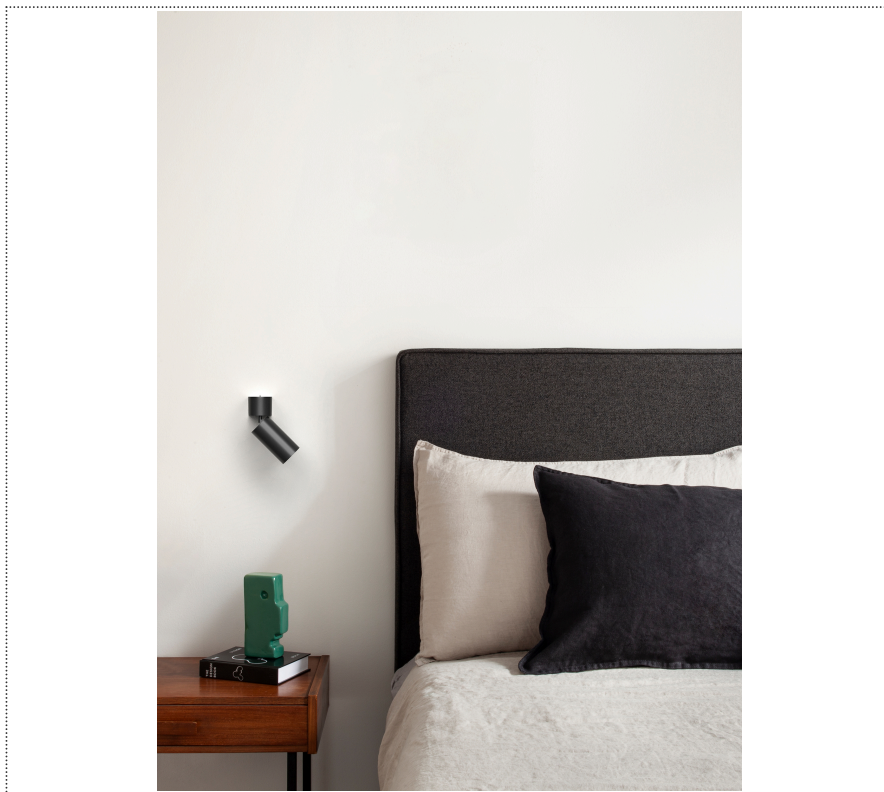

SOUVLAKI

W1

1SVW1 004 35 ZL1

GENERAL

Wall

Surface

IP20

Lumen: 694

Interior

Lens Beam: 60°

LED

COB LED

3.000 K

CRI 90

250mA

Macadam step 2

LED Life L70 B50 > 60.000 h

Classe Energetica: F

ELECTRICAL

220- 240V 50Hz

9,5 W

Classe1

Driver included

OPTICAL | PHOTOMETRIC

Lightning Type: Direct

Light Distribution: Symmetric

COLOR

● 35, Nichel opaco