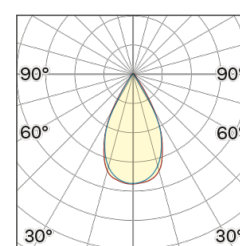

Lightning Type: Direct

Light Distribution: Symmetric

COLOR

● 34, Oro opaco

Discover
Souvlaki

Lens 60°