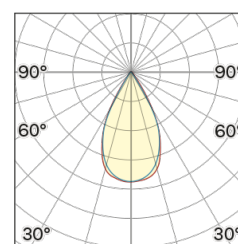

Lightning Type: Direct

Light Distribution: Symmetric

COLOR

● 33, Oro regale

Discover
Souvlaki

Lens 60°