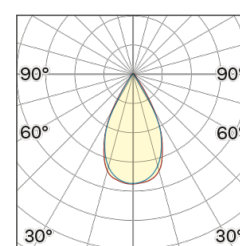

Lightning Type: Direct

Light Distribution: Symmetric

COLOR

● 33, Oro regale

Discover
Souvlaki

Lens 60°