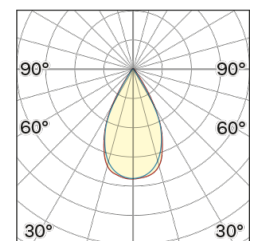

Lightning Type: Direct

Light Distribution: Symmetric

COLOR

● 27, Rame opaco

Discover
Souvlaki

Lens 60°