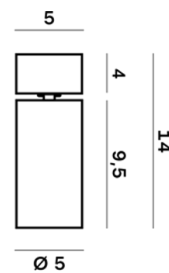

Lightning Type: Direct

Light Distribution: Symmetric

COLOR

● 27, Rame opaco

Discover
Souvlaki

Lens 60°