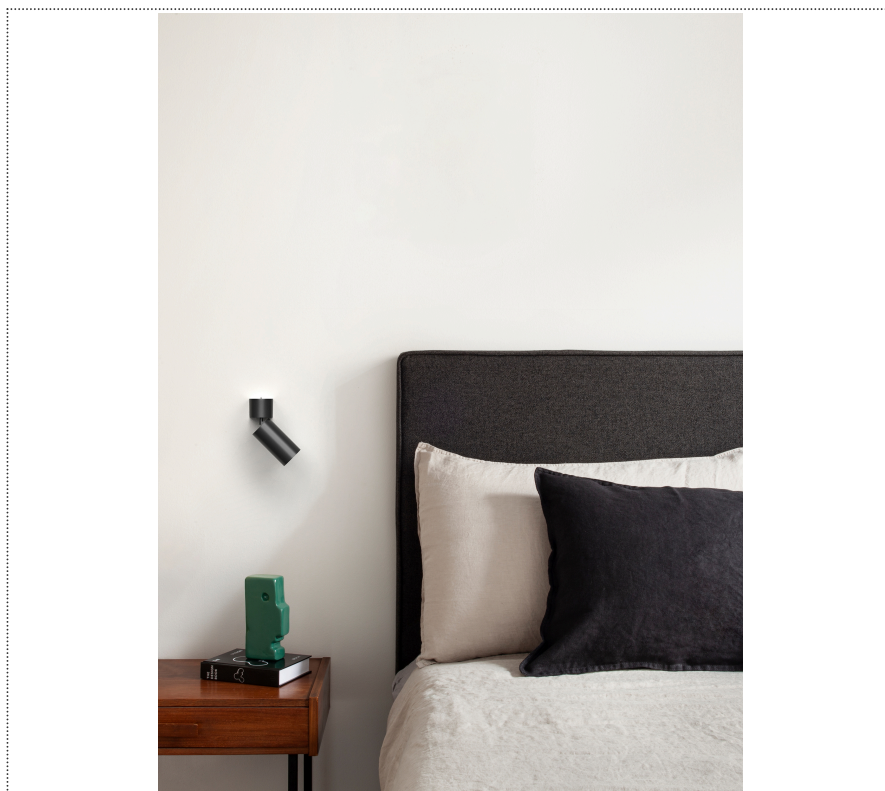

SOUVLAKI

W1

1SVW1 004 27 ZL0

GENERAL

Wall

Surface

IP20

Lumen: 694

Interior

Lens Beam: 60°

LED

COB LED

2.700 K

CRI 90

250mA

Macadam step 2

LED Life L70 B50 > 60.000 h

Classe Energetica: F

ELECTRICAL

220- 240V 50Hz

9,5 W

Classe1

Driver included

OPTICAL | PHOTOMETRIC

Lightning Type: Direct

Light Distribution: Symmetric

COLOR

● 27, Rame opaco