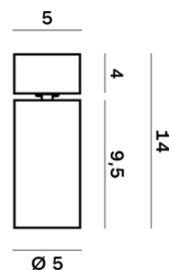

Lightning Type: Direct

Light Distribution: Symmetric

COLOR

● 27, Rame opaco

Lens 60°

Discover
Souvlaki