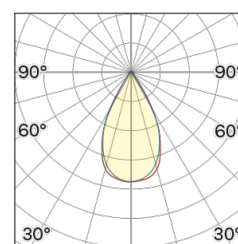

Lightning Type: Direct

Light Distribution: Symmetric

COLOR

● 27, Rame opaco

Lens 60°

Discover
Souvlaki