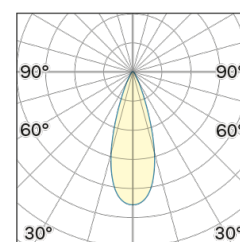

Lightning Type: Direct

Light Distribution: Symmetric

COLOR

● W8, Caffè

Discover
Souvlaki

Lens 36°