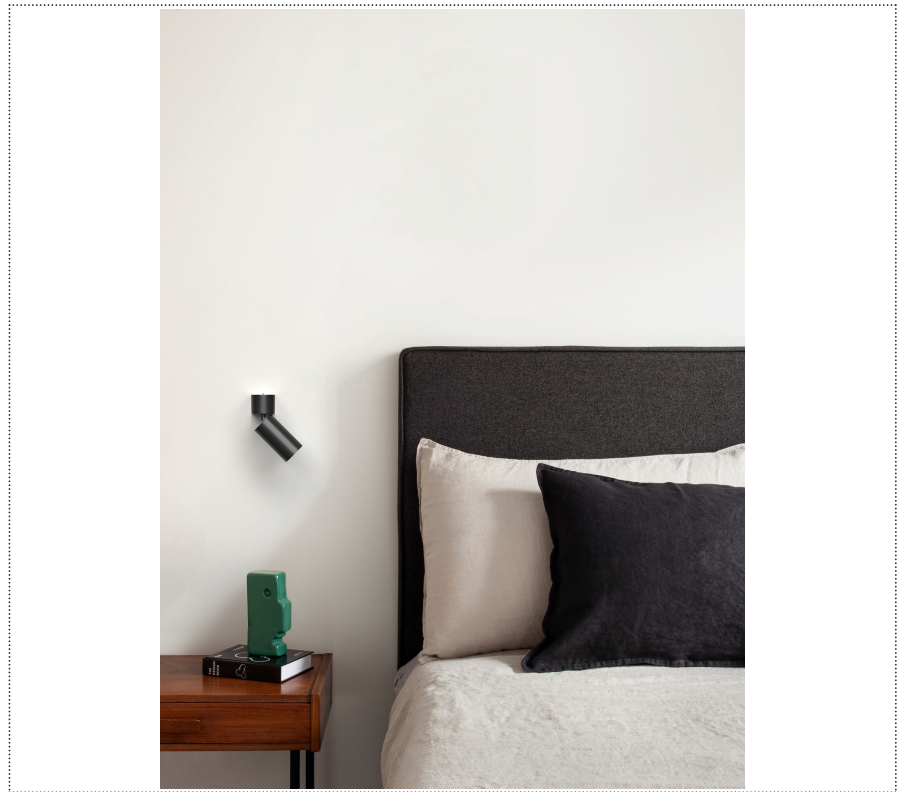

SOUVLAKI

W1

1SVW1 003 W6 ZL0

GENERAL

Wall

Surface

IP20

Lumen: 662

Interior

Lens Beam: 36°

LED

COB LED

2.700 K

CRI 90

250mA

Macadam step 2

LED Life L70 B50 > 60.000 h

Classe Energetica: F

ELECTRICAL

220- 240V 50Hz

9,5 W

Classe1

Driver included

OPTICAL | PHOTOMETRIC

Lightning Type: Direct

Light Distribution: Symmetric

COLOR

● W6, Tortora

Discover

Souvlaki