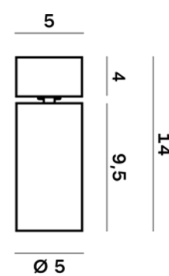

Lightning Type: Direct

Light Distribution: Symmetric

COLOR

● W6, Tortora

Discover

Souvlaki

Lens 36°