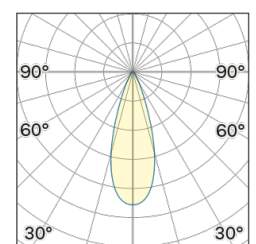

Lightning Type: Direct

Light Distribution: Symmetric

COLOR

● W6, Tortora

Discover

Souvlaki

Lens 36°