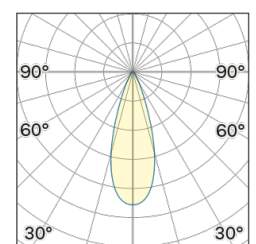

Lightning Type: Direct

Light Distribution: Symmetric

COLOR

● W2, Sabbia

Discover

Souvlaki

Lens 36°