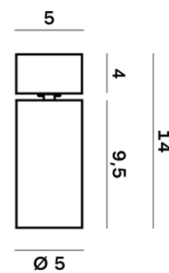

Lightning Type: Direct

Light Distribution: Symmetric

COLOR

● W2, Sabbia

Discover

Souvlaki

Lens 36°