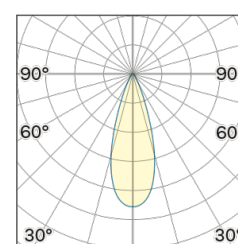

Lightning Type: Direct

Light Distribution: Symmetric

COLOR

● 64, Bronzo

Discover
Souvlaki

Lens 36°