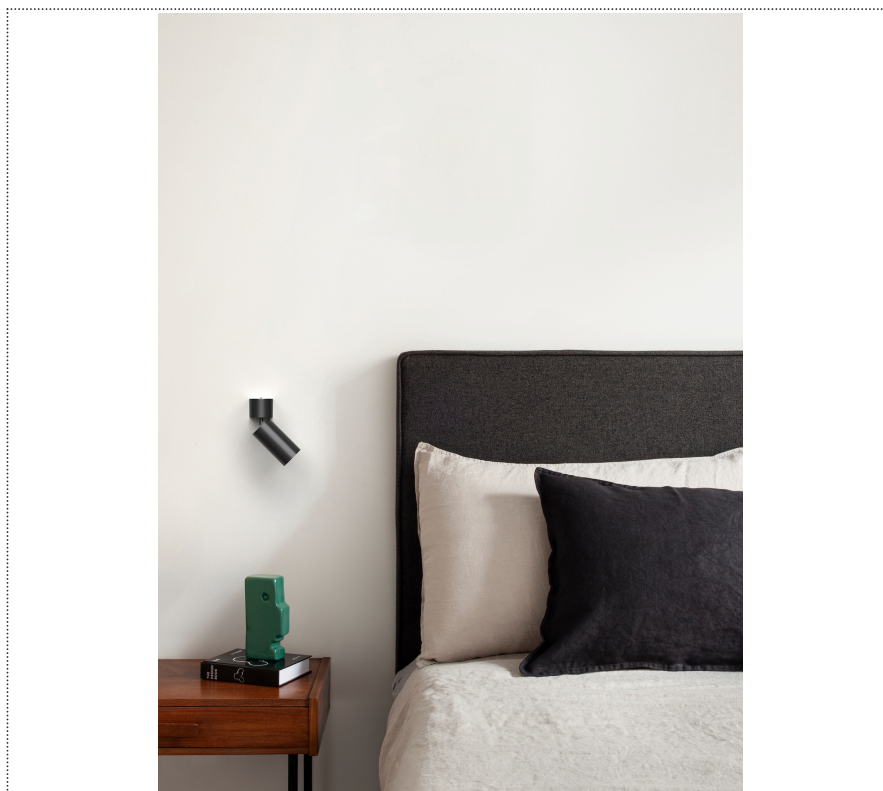

SOUVLAKI

W1

1SVW1 003 64 ZL0

GENERAL

Wall

Surface

IP20

Lumen: 662

Interior

Lens Beam: 36°

LED

COB LED

2.700 K

CRI 90

250mA

Macadam step 2

LED Life L70 B50 > 60.000 h

Classe Energetica: F

ELECTRICAL

220- 240V 50Hz

9,5 W

Classe1

Driver included

OPTICAL | PHOTOMETRIC

Lightning Type: Direct

Light Distribution: Symmetric

COLOR

● 64, Bronzo

Discover
Souvlaki