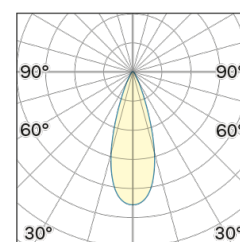

Lightning Type: Direct

Light Distribution: Symmetric

COLOR

● 48, Bronzo scuro

Discover
Souvlaki

Lens 36°