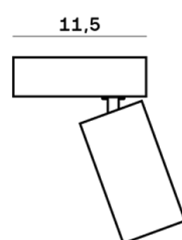

Lightning Type: Direct

Light Distribution: Symmetric

COLOR

● 48, Bronzo scuro

Discover

Souvlaki

Lens 36°