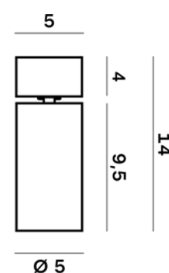

Lightning Type: Direct

Light Distribution: Symmetric

COLOR

● 48, Bronzo scuro

Discover

Souvlaki

Lens 36°