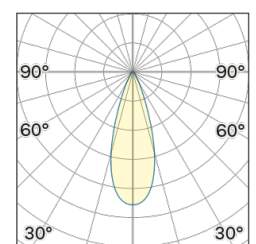

Lightning Type: Direct

Light Distribution: Symmetric

COLOR

● 48, Bronzo scuro

Discover

Souvlaki

Lens 36°