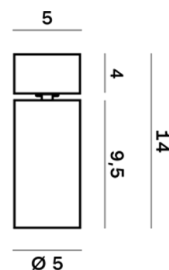

Lightning Type: Direct

Light Distribution: Symmetric

COLOR

● 20, Grafite

Discover
Souvlaki

Lens 36°