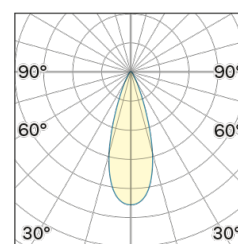

Lightning Type: Direct

Light Distribution: Symmetric

COLOR

● 20, Grafite

Discover
Souvlaki

Lens 36°