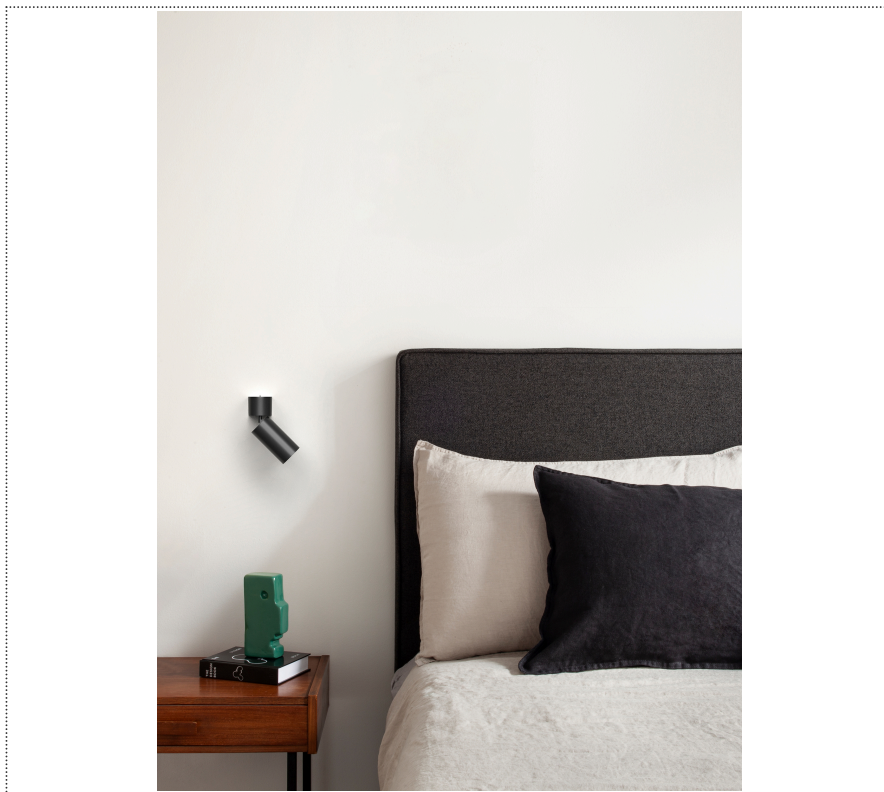

SOUVLAKI

W1

1SVW1 003 20 ZLO

GENERAL

Wall

Surface

IP20

Lumen: 662

Interior

Lens Beam: 36°

LED

COB LED

2.700 K

CRI 90

250mA

Macadam step 2

LED Life L70 B50 > 60.000 h

Classe Energetica: F

ELECTRICAL

220- 240V 50Hz

9,5 W

Classe1

Driver included

OPTICAL | PHOTOMETRIC

Lightning Type: Direct

Light Distribution: Symmetric

COLOR

● 20, Grafite

Discover
Souvlaki