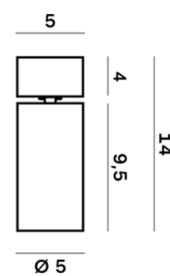

Lightning Type: Direct

Light Distribution: Symmetric

COLOR

● 35, Nichel opaco

Discover
Souvlaki

Lens 36°