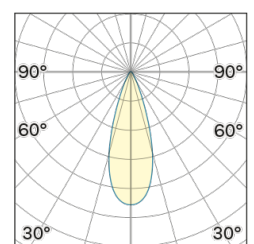

Lightning Type: Direct

Light Distribution: Symmetric

COLOR

● 35, Nichel opaco

Discover
Souvlaki

Lens 36°