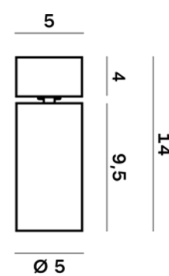

Lightning Type: Direct

Light Distribution: Symmetric

COLOR

● 35, Nichel opaco

Discover

Souvlaki

Lens 36°