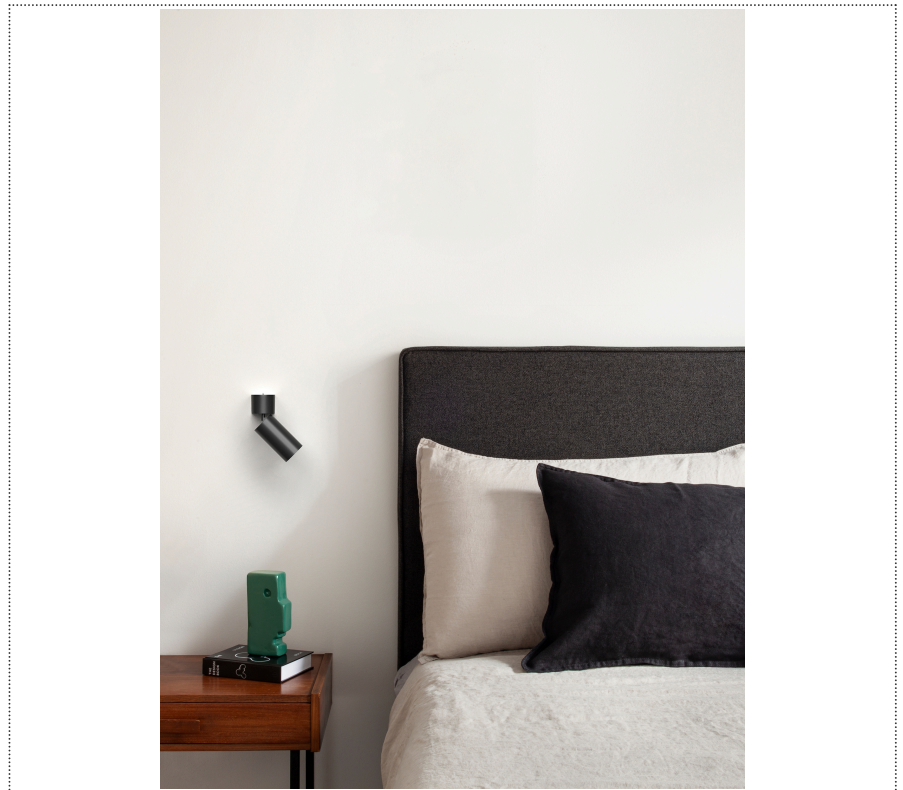

SOUVLAKI

W1

1SVW1 003 35 ZL0

GENERAL

Wall

Surface

IP20

Lumen: 662

Interior

Lens Beam: 36°

LED

COB LED

2.700 K

CRI 90

250mA

Macadam step 2

LED Life L70 B50 > 60.000 h

Classe Energetica: F

ELECTRICAL

220- 240V 50Hz

9,5 W

Classe1

Driver included

OPTICAL | PHOTOMETRIC

Lightning Type: Direct

Light Distribution: Symmetric

COLOR

● 35, Nichel opaco

Discover

Souvlaki