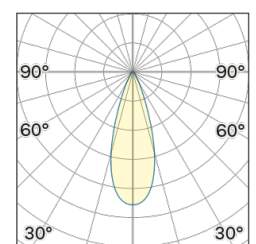

Lightning Type: Direct

Light Distribution: Symmetric

COLOR

● 35, Nichel opaco

Discover

Souvlaki

Lens 36°