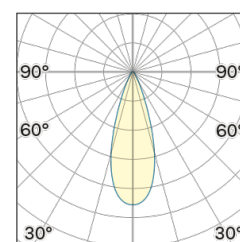

Lightning Type: Direct

Light Distribution: Symmetric

COLOR

● 34, Oro opaco

Discover

Souvlaki

Lens 36°