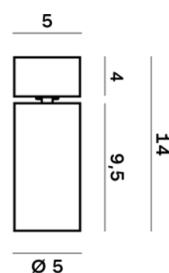

Lightning Type: Direct

Light Distribution: Symmetric

COLOR

● 34, Oro opaco

Discover

Souvlaki

Lens 36°