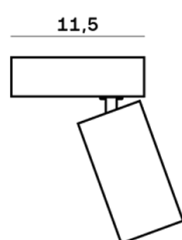

Lightning Type: Direct

Light Distribution: Symmetric

COLOR

● 34, Oro opaco

Discover

Souvlaki

Lens 36°