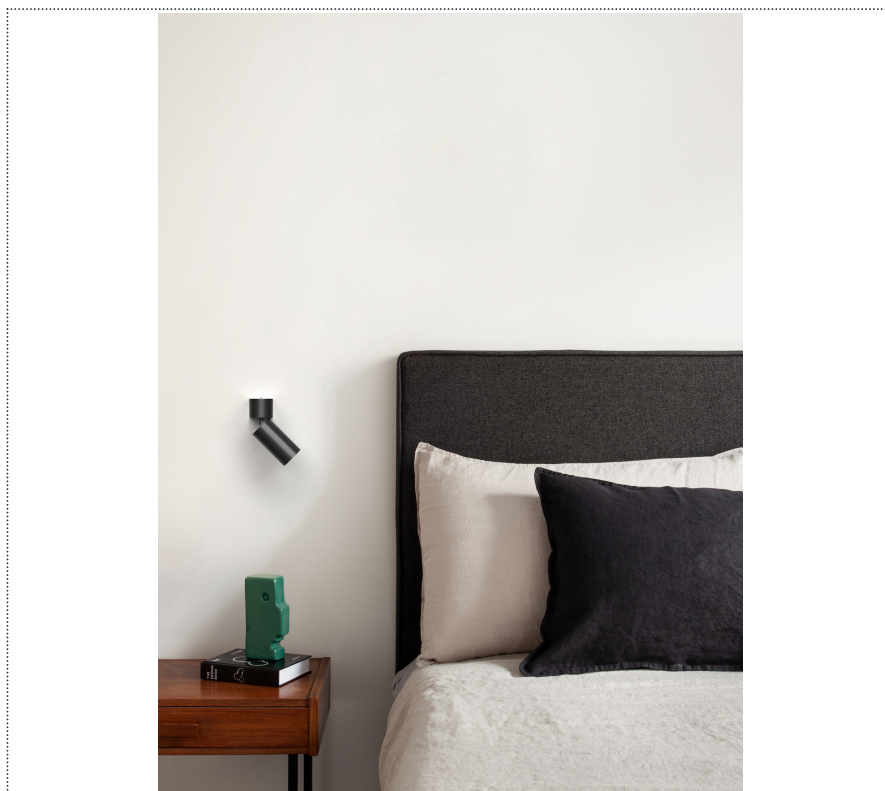

SOUVLAKI

W1

1SVW1 003 32 ZL1

GENERAL

Wall

Surface

IP20

Lumen: 662

Interior

Lens Beam: 36°

LED

COB LED

3.000 K

CRI 90

250mA

Macadam step 2

LED Life L70 B50 > 60.000 h

Classe Energetica: F

ELECTRICAL

220- 240V 50Hz

9,5 W

Classe1

Driver included

OPTICAL | PHOTOMETRIC

Lightning Type: Direct

Light Distribution: Symmetric

COLOR

● 32, Canna di fucile