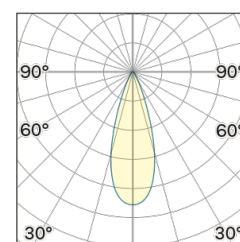

Lightning Type: Direct

Light Distribution: Symmetric

COLOR

● 32, Canna di fucile

Lens 36°

Discover
Souvlaki