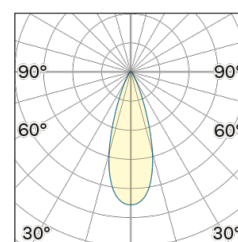

Lightning Type: Direct

Light Distribution: Symmetric

COLOR

● 27, Rame opaco

Discover

Souvlaki

Lens 36°