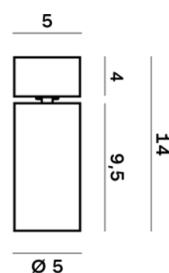

Lightning Type: Direct

Light Distribution: Symmetric

COLOR

● 27, Rame opaco

Discover

Souvlaki

Lens 36°