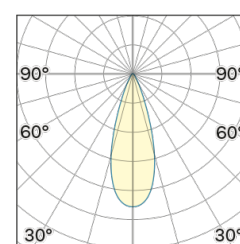

Lightning Type: Direct

Light Distribution: Symmetric

COLOR

● 27, Rame opaco

Discover

Souvlaki

Lens 36°