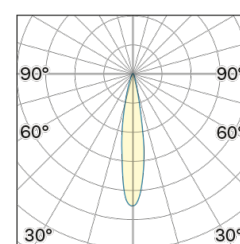

Lightning Type: Direct

Light Distribution: Symmetric

COLOR

● 26, Bronzo opaco

Discover
Souvlaki

Lens 18°