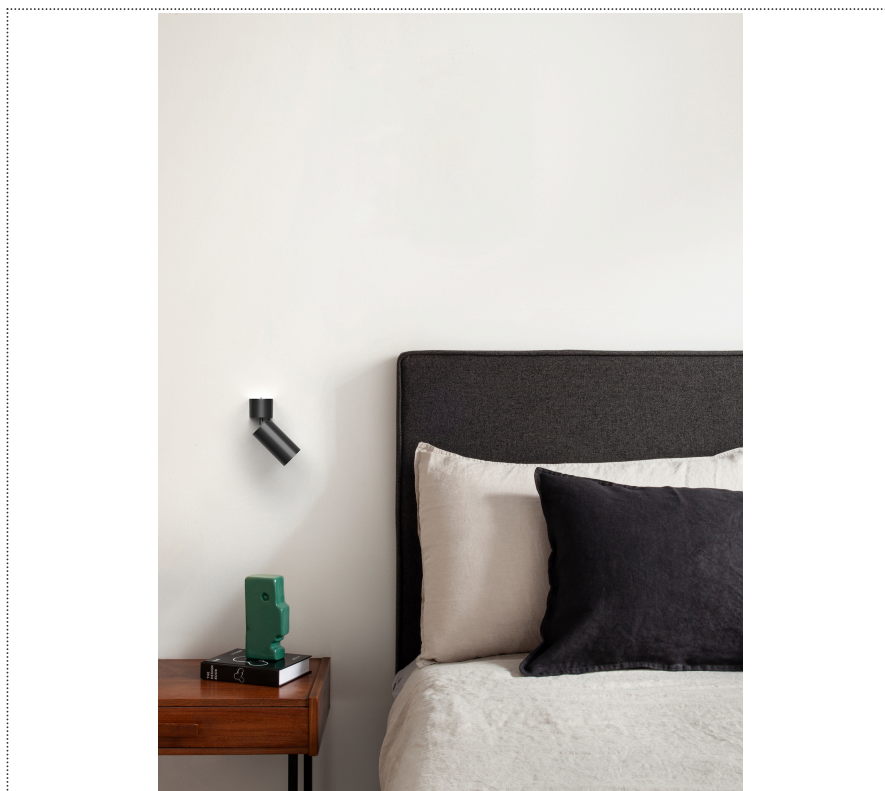

SOUVLAKI

W1

1SVW1 003 26 ZLO

GENERAL

Wall

Surface

IP20

Lumen: 662

Interior

Lens Beam: 36°

LED

COB LED

2.700 K

CRI 90

250mA

Macadam step 2

LED Life L70 B50 > 60.000 h

Classe Energetica: F

ELECTRICAL

220- 240V 50Hz

9,5 W

Classe1

Driver included

OPTICAL | PHOTOMETRIC

Lightning Type: Direct

Light Distribution: Symmetric

COLOR

● 26, Bronzo opaco

Discover
Souvlaki