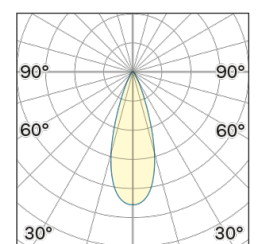

Lightning Type: Direct

Light Distribution: Symmetric

COLOR

● 20, Grafite

Discover
Souvlaki

Lens 36°