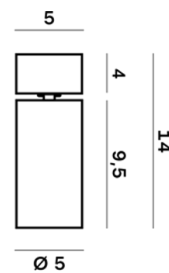

Lightning Type: Direct

Light Distribution: Symmetric

COLOR

● 20, Grafite

Discover
Souvlaki

Lens 36°