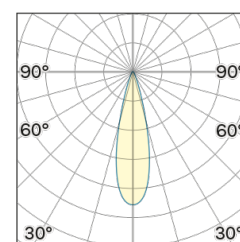

Lightning Type: Direct

Light Distribution: Symmetric

COLOR

● W6, Tortora

Lens 24°

Discover
Souvlaki