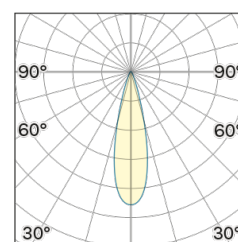

Lightning Type: Direct

Light Distribution: Symmetric

COLOR

● W2, Sabbia

Discover

Souvlaki

Lens 24°