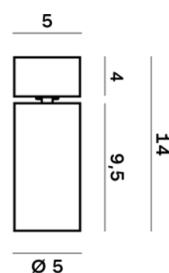

Lightning Type: Direct

Light Distribution: Symmetric

COLOR

● W2, Sabbia

Discover

Souvlaki

Lens 24°