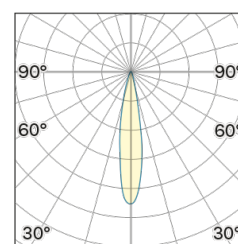

Lightning Type: Direct

Light Distribution: Symmetric

COLOR

● 48, Bronzo scuro

Discover
Souvlaki

Lens 18°