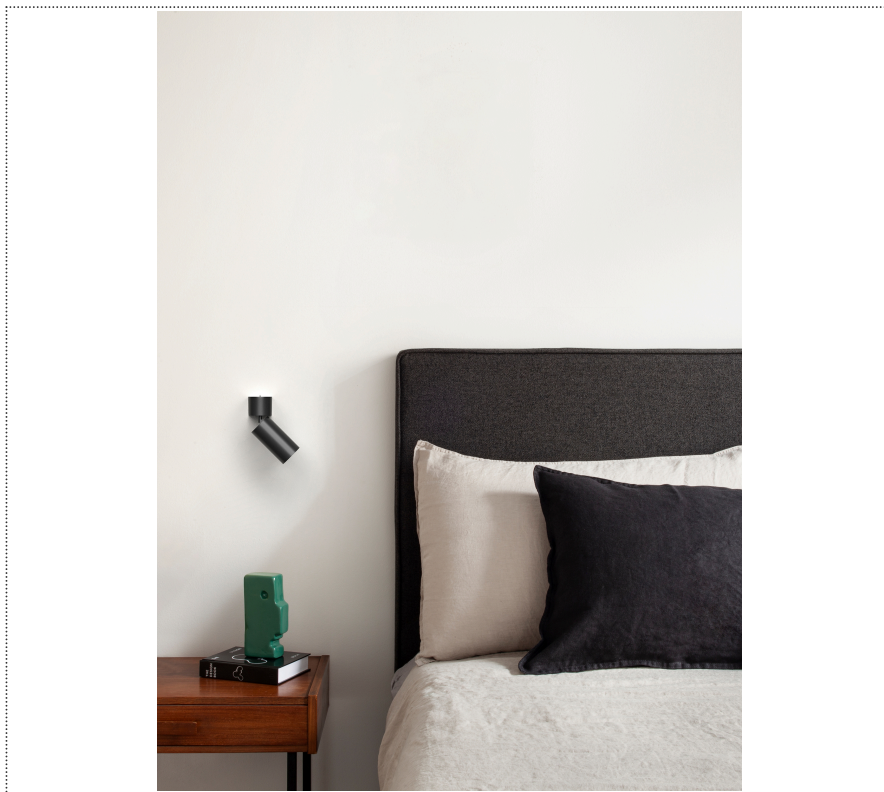

SOUVLAKI

W1

1SVW1 001 48 ZLO

GENERAL

Wall

Surface

IP20

Lumen: 760

Interior

Lens Beam: 18°

LED

COB LED

2.700 K

CRI 90

250mA

Macadam step 2

LED Life L70 B50 > 60.000 h

Classe Energetica: F

ELECTRICAL

220- 240V 50Hz

9,5 W

Classe1

Driver included

OPTICAL | PHOTOMETRIC

Lightning Type: Direct

Light Distribution: Symmetric

COLOR

● 48, Bronzo scuro

Discover
Souvlaki