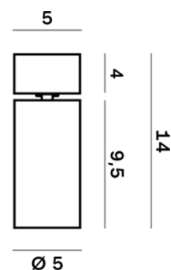

Lightning Type: Direct

Light Distribution: Symmetric

COLOR

● 48, Bronzo scuro

Discover
Souvlaki

Lens 18°