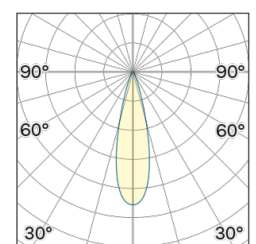

Lightning Type: Direct

Light Distribution: Symmetric

COLOR

● 48, Bronzo scuro

Discover
Souvlaki

Lens 24°