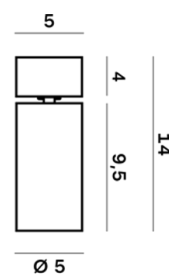

Lightning Type: Direct

Light Distribution: Symmetric

COLOR

● 48, Bronzo scuro

Discover
Souvlaki

Lens 24°