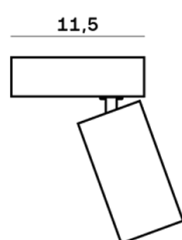

Lightning Type: Direct

Light Distribution: Symmetric

COLOR

● 43, Argento

Discover

Souvlaki

Lens 24°