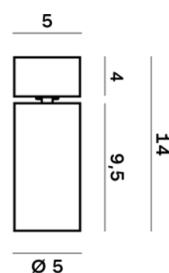

Lightning Type: Direct

Light Distribution: Symmetric

COLOR

● 43, Argento

Discover

Souvlaki

Lens 24°