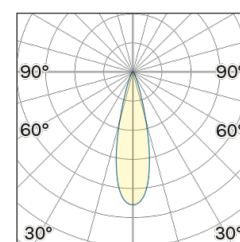

Lightning Type: Direct

Light Distribution: Symmetric

COLOR

● 43, Argento

Discover

Souvlaki

Lens 24°