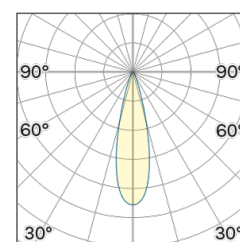

Lightning Type: Direct

Light Distribution: Symmetric

COLOR

● 35, Nichel opaco

Discover
Souvlaki

Lens 24°