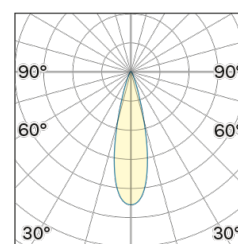

Lightning Type: Direct

Light Distribution: Symmetric

COLOR

● 35, Nichel opaco

Discover
Souvlaki

Lens 24°