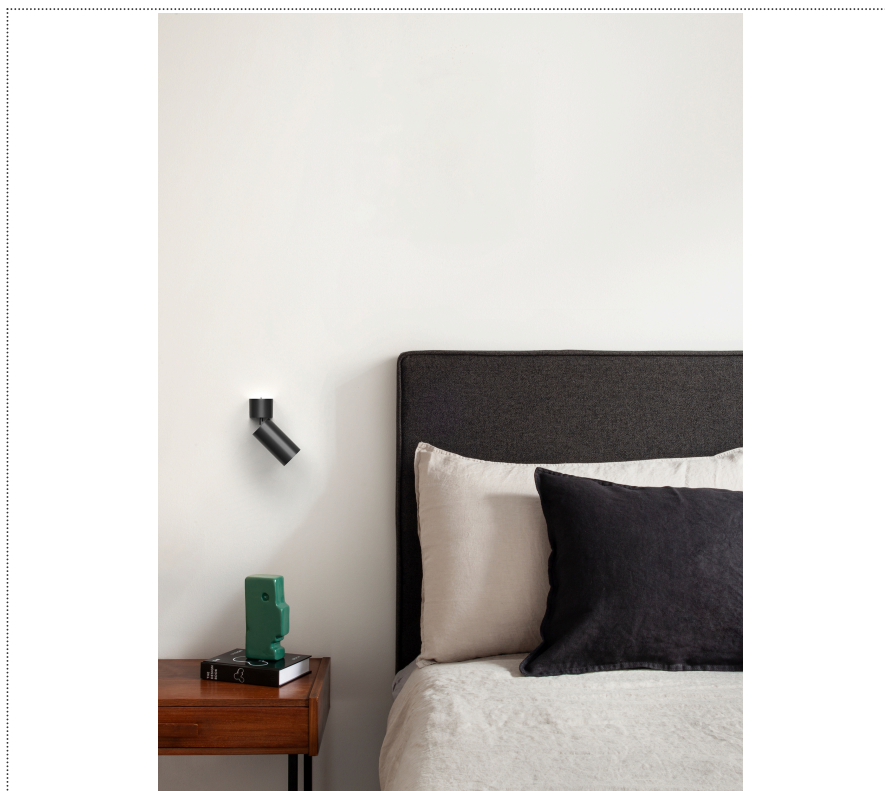

SOUVLAKI

W1

1SVW1 002 35 ZL0

GENERAL

Wall

Surface

IP20

Lumen: 800

Interior

Lens Beam: 24°

LED

COB LED

2.700 K

CRI 90

250mA

Macadam step 2

LED Life L70 B50 > 60.000 h

Classe Energetica: F

ELECTRICAL

220- 240V 50Hz

9,5 W

Classe1

Driver included

OPTICAL | PHOTOMETRIC

Lightning Type: Direct

Light Distribution: Symmetric

COLOR

● 35, Nichel opaco

Discover
Souvlaki