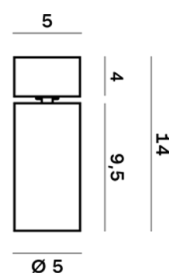

COLOR

● 34, Oro opaco

Lens 24°

Discover
Souvlaki