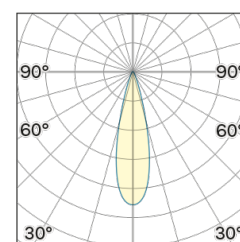

Lightning Type: Direct

Light Distribution: Symmetric

COLOR

● 34, Oro opaco

Lens 24°

Discover
Souvlaki