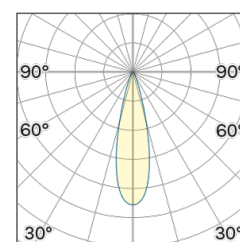

Lightning Type: Direct

Light Distribution: Symmetric

COLOR

● 27, Rame opaco

Discover
Souvlaki

Lens 24°