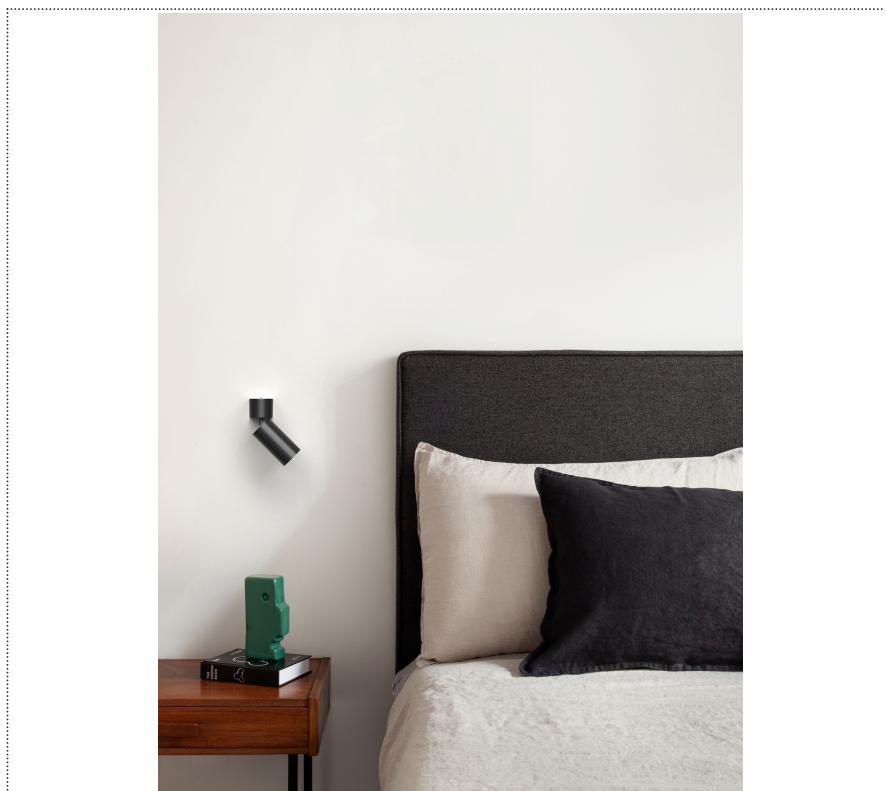

SOUVLAKI

W1

1SVW1 002 27 ZLO

GENERAL

Wall

Surface

IP20

Lumen: 800

Interior

Lens Beam: 24°

LED

COB LED

2.700 K

CRI 90

250mA

Macadam step 2

LED Life L70 B50 > 60.000 h

Classe Energetica: F

ELECTRICAL

220- 240V 50Hz

9,5 W

Classe1

Driver included

OPTICAL | PHOTOMETRIC

Lightning Type: Direct

Light Distribution: Symmetric

COLOR

● 27, Rame opaco

Discover
Souvlaki