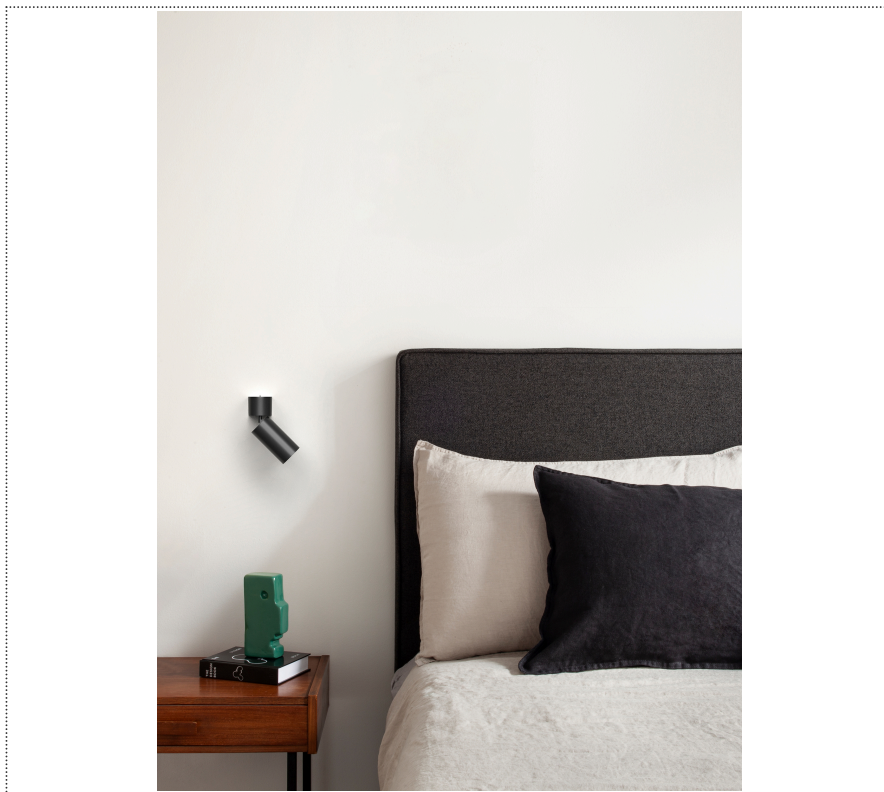

SOUVLAKI

W1

1SVW1 002 26 ZLO

GENERAL

Wall

Surface

IP20

Lumen: 800

Interior

Lens Beam: 24°

LED

COB LED

2.700 K

CRI 90

250mA

Macadam step 2

LED Life L70 B50 > 60.000 h

Classe Energetica: F

ELECTRICAL

220- 240V 50Hz

9,5 W

Classe1

Driver included

OPTICAL | PHOTOMETRIC

Lightning Type: Direct

Light Distribution: Symmetric

COLOR

● 26, Bronzo opaco

Discover
Souvlaki