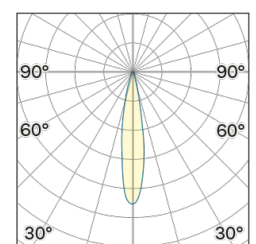

Lightning Type: Direct

Light Distribution: Symmetric

COLOR

● W8, Caffè

Discover
Souvlaki

Lens 18°