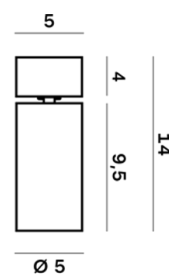

Lightning Type: Direct

Light Distribution: Symmetric

COLOR

● W8, Caffè

Discover
Souvlaki

Lens 18°