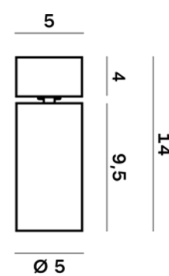

Lightning Type: Direct

Light Distribution: Symmetric

COLOR

● W8, Caffè

Discover

Souvlaki

Lens 18°