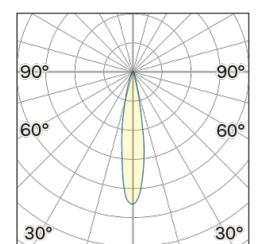

Lightning Type: Direct

Light Distribution: Symmetric

COLOR

● W8, Caffè

Discover

Souvlaki

Lens 18°