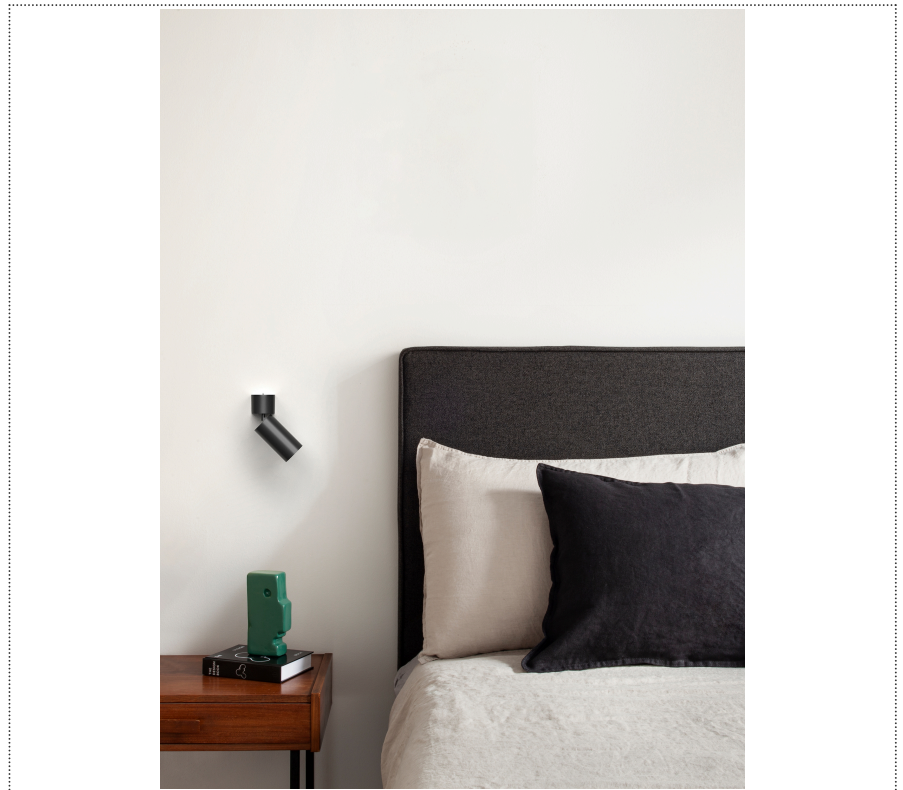

SOUVLAKI

W1

1SVW1 001 W8 ZL0

GENERAL

Wall

Surface

IP20

Lumen: 760

Interior

Lens Beam: 18°

LED

COB LED

2.700 K

CRI 90

250mA

Macadam step 2

LED Life L70 B50 > 60.000 h

Classe Energetica: F

ELECTRICAL

220- 240V 50Hz

9,5 W

Classe1

Driver included

OPTICAL | PHOTOMETRIC

Lightning Type: Direct

Light Distribution: Symmetric

COLOR

● W8, Caffè

Discover

Souvlaki