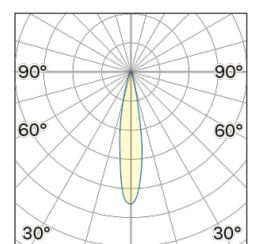

## OPTICAL | PHOTOMETRIC

Lightning Type: Direct

Light Distribution: Symmetric

## COLOR

● W6, Tortora

Discover  
Souvlaki

14

Lens 18°