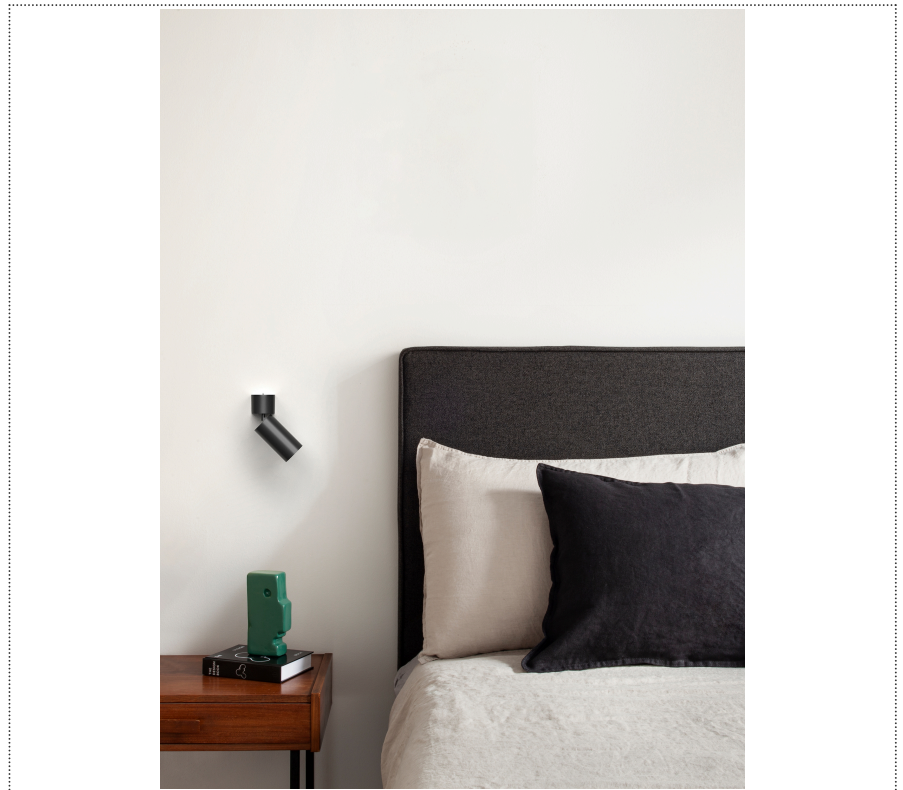

SOUVLAKI

W1

1SVW1 001 W6 ZL0

GENERAL

Wall

Surface

IP20

Lumen: 760

Interior

Lens Beam: 18°

LED

COB LED

2.700 K

CRI 90

250mA

Macadam step 2

LED Life L70 B50 > 60.000 h

Classe Energetica: F

ELECTRICAL

220- 240V 50Hz

9,5 W

Classe1

Driver included